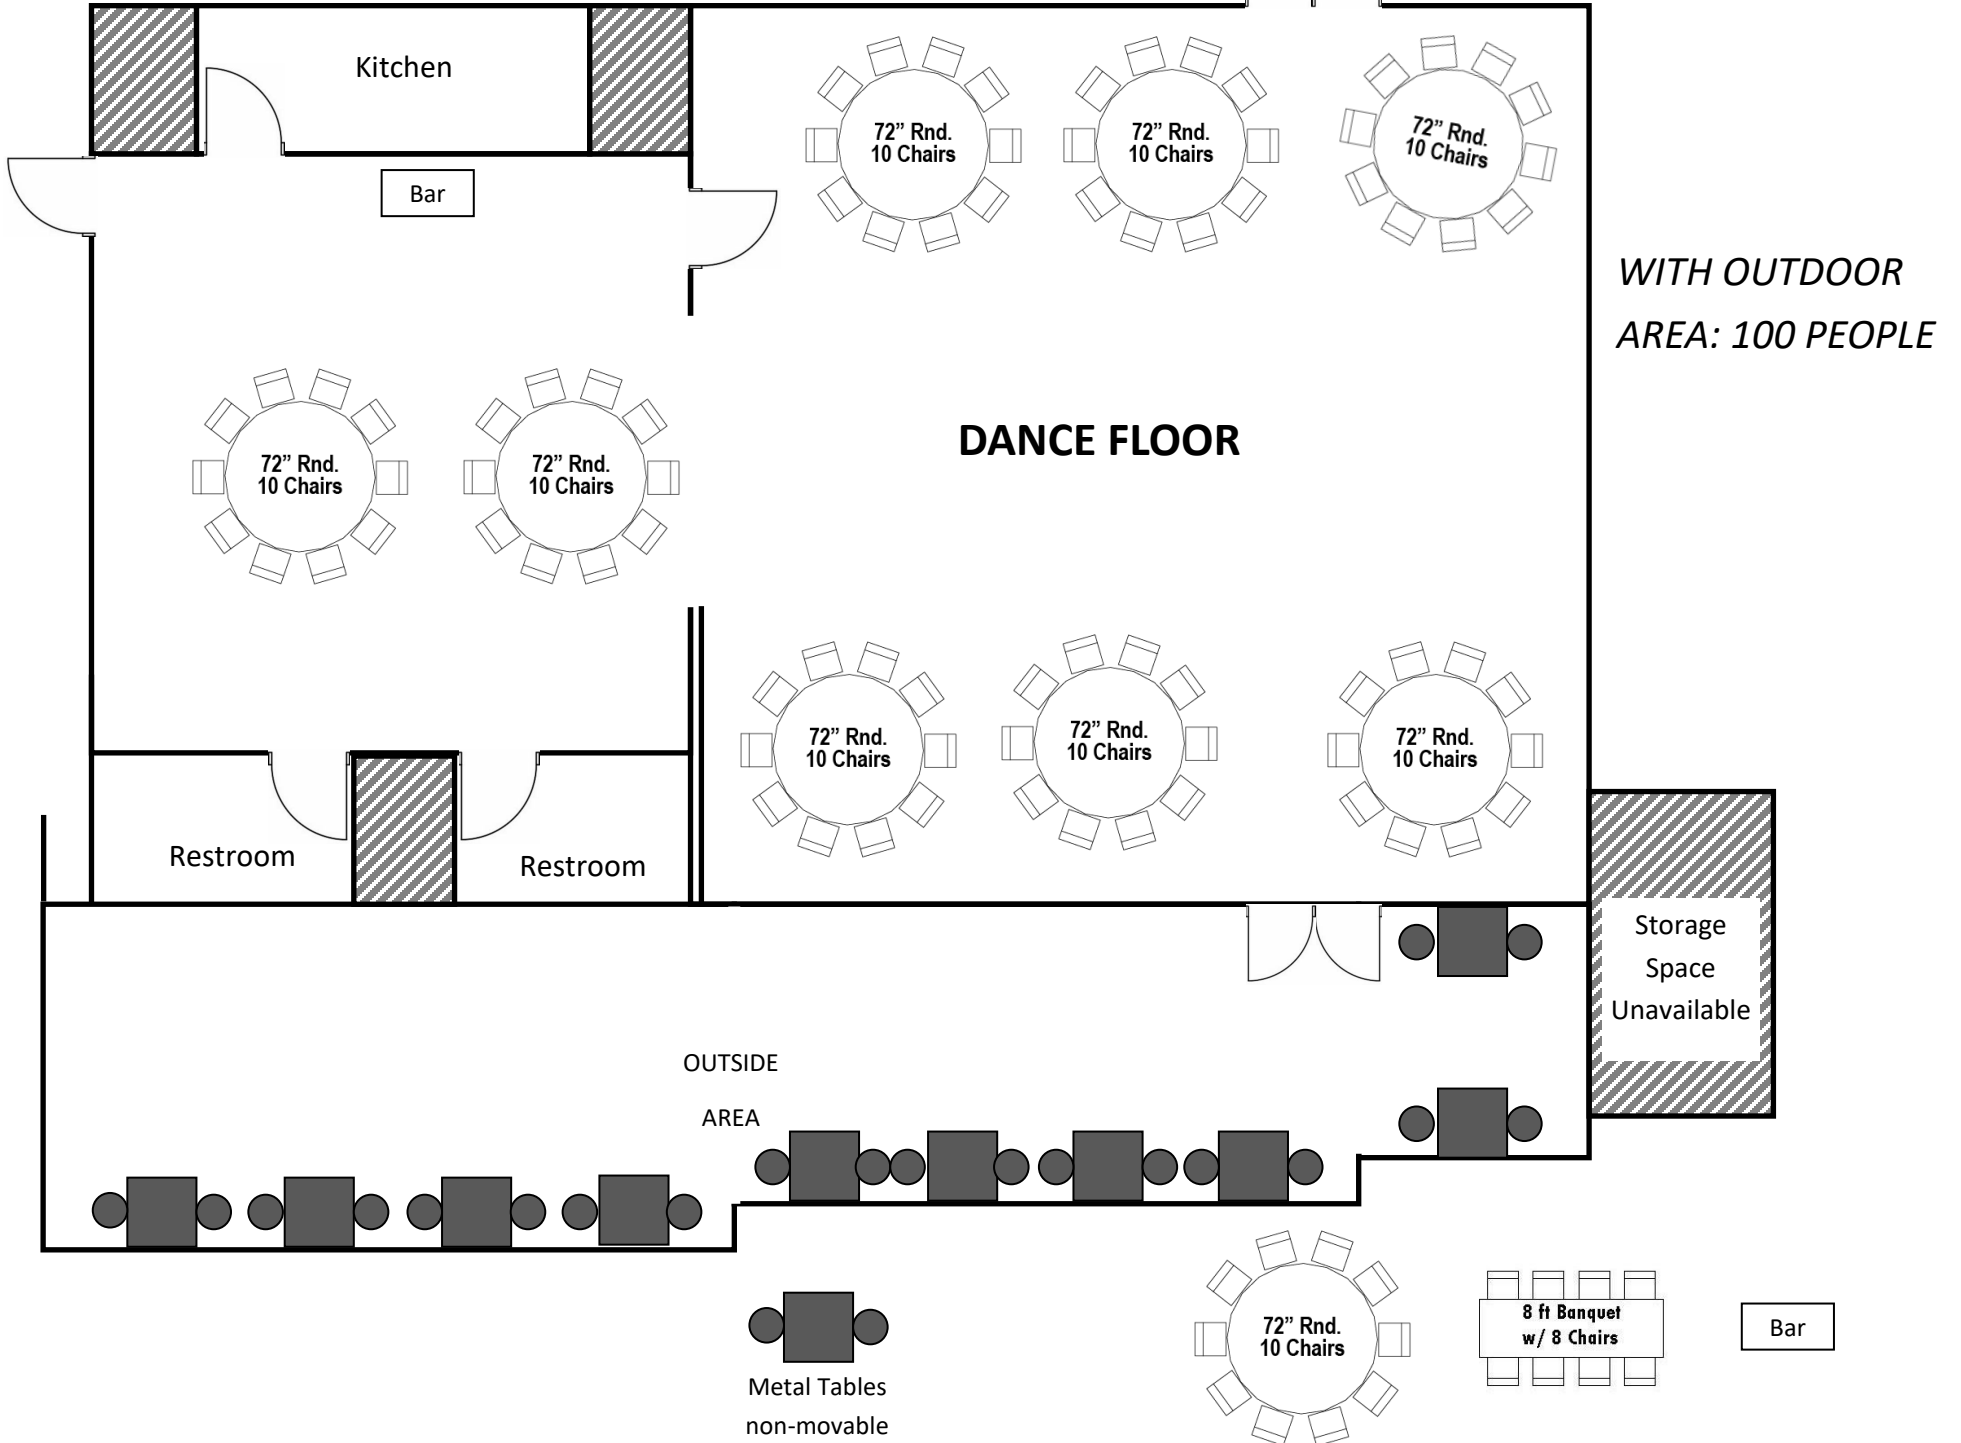

# 1B - BIRTHDAY PARTY (W/DANCE FLOOR): 80 PEOPLE

# 1C - BIRTHDAY PARTY (W/DANCE FLOOR): 102 PEOPLE

# 2B - WEDDING RECEPTION W/DANCE FLOOR: 80 PEOPLE

# 3A - BABYSHOWER: 94 people