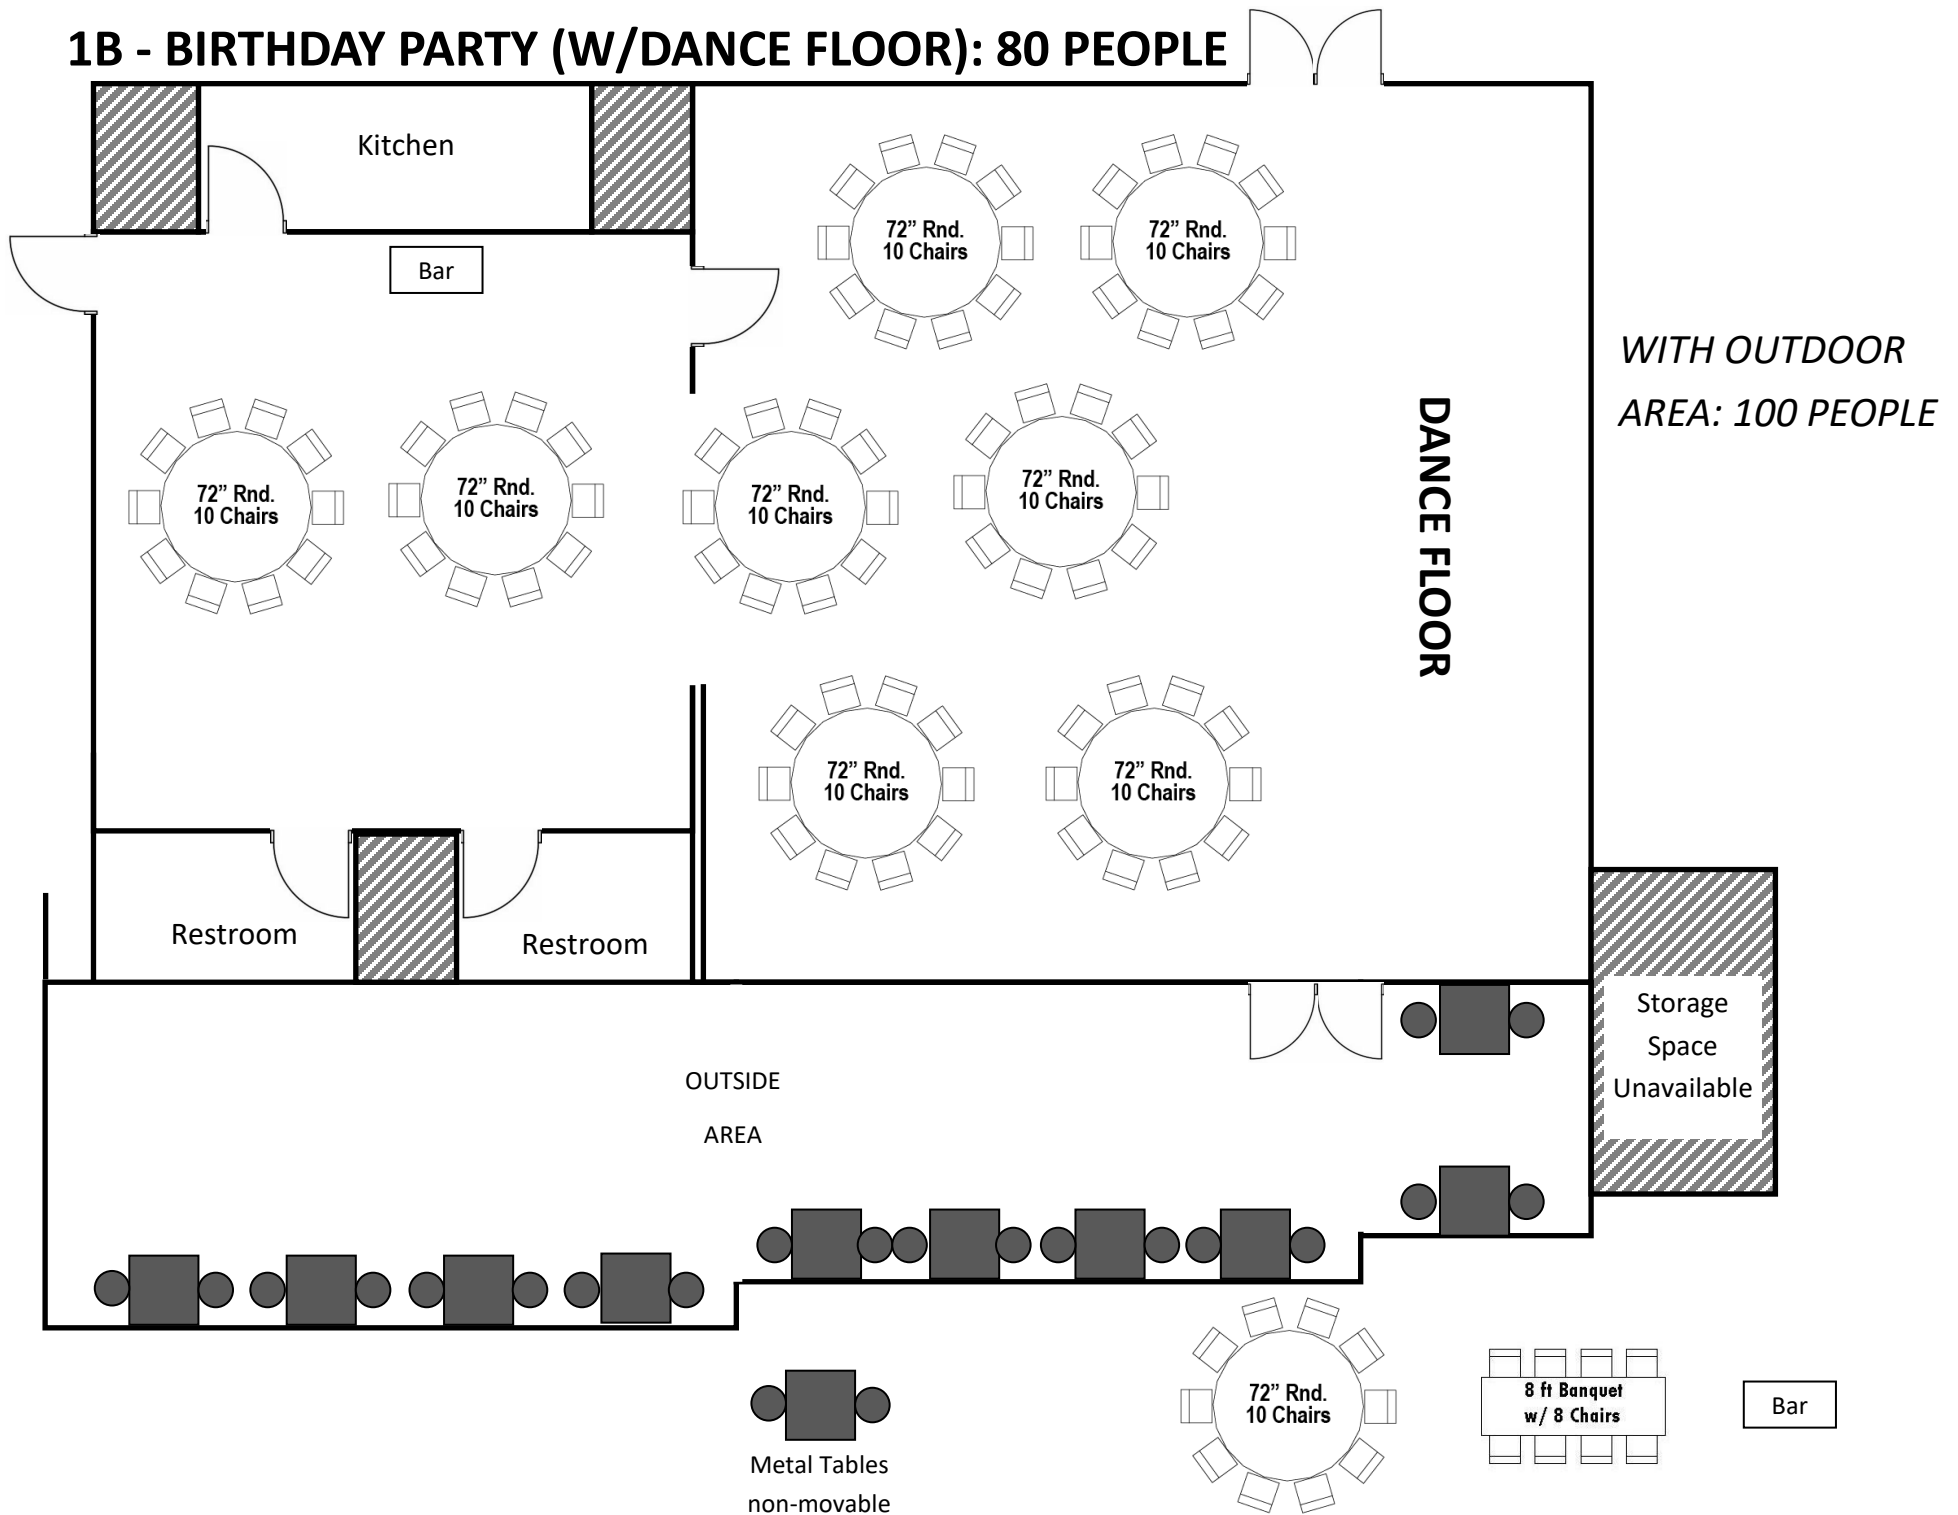

# 1A - BIRTHDAY PARTY: 80 PEOPLE

# 1B - BIRTHDAY PARTY (W/DANCE FLOOR): 80 PEOPLE

# 1C - BIRTHDAY PARTY (W/DANCE FLOOR): 102 PEOPLE

# 3A - BABYSHOWER: 94 people