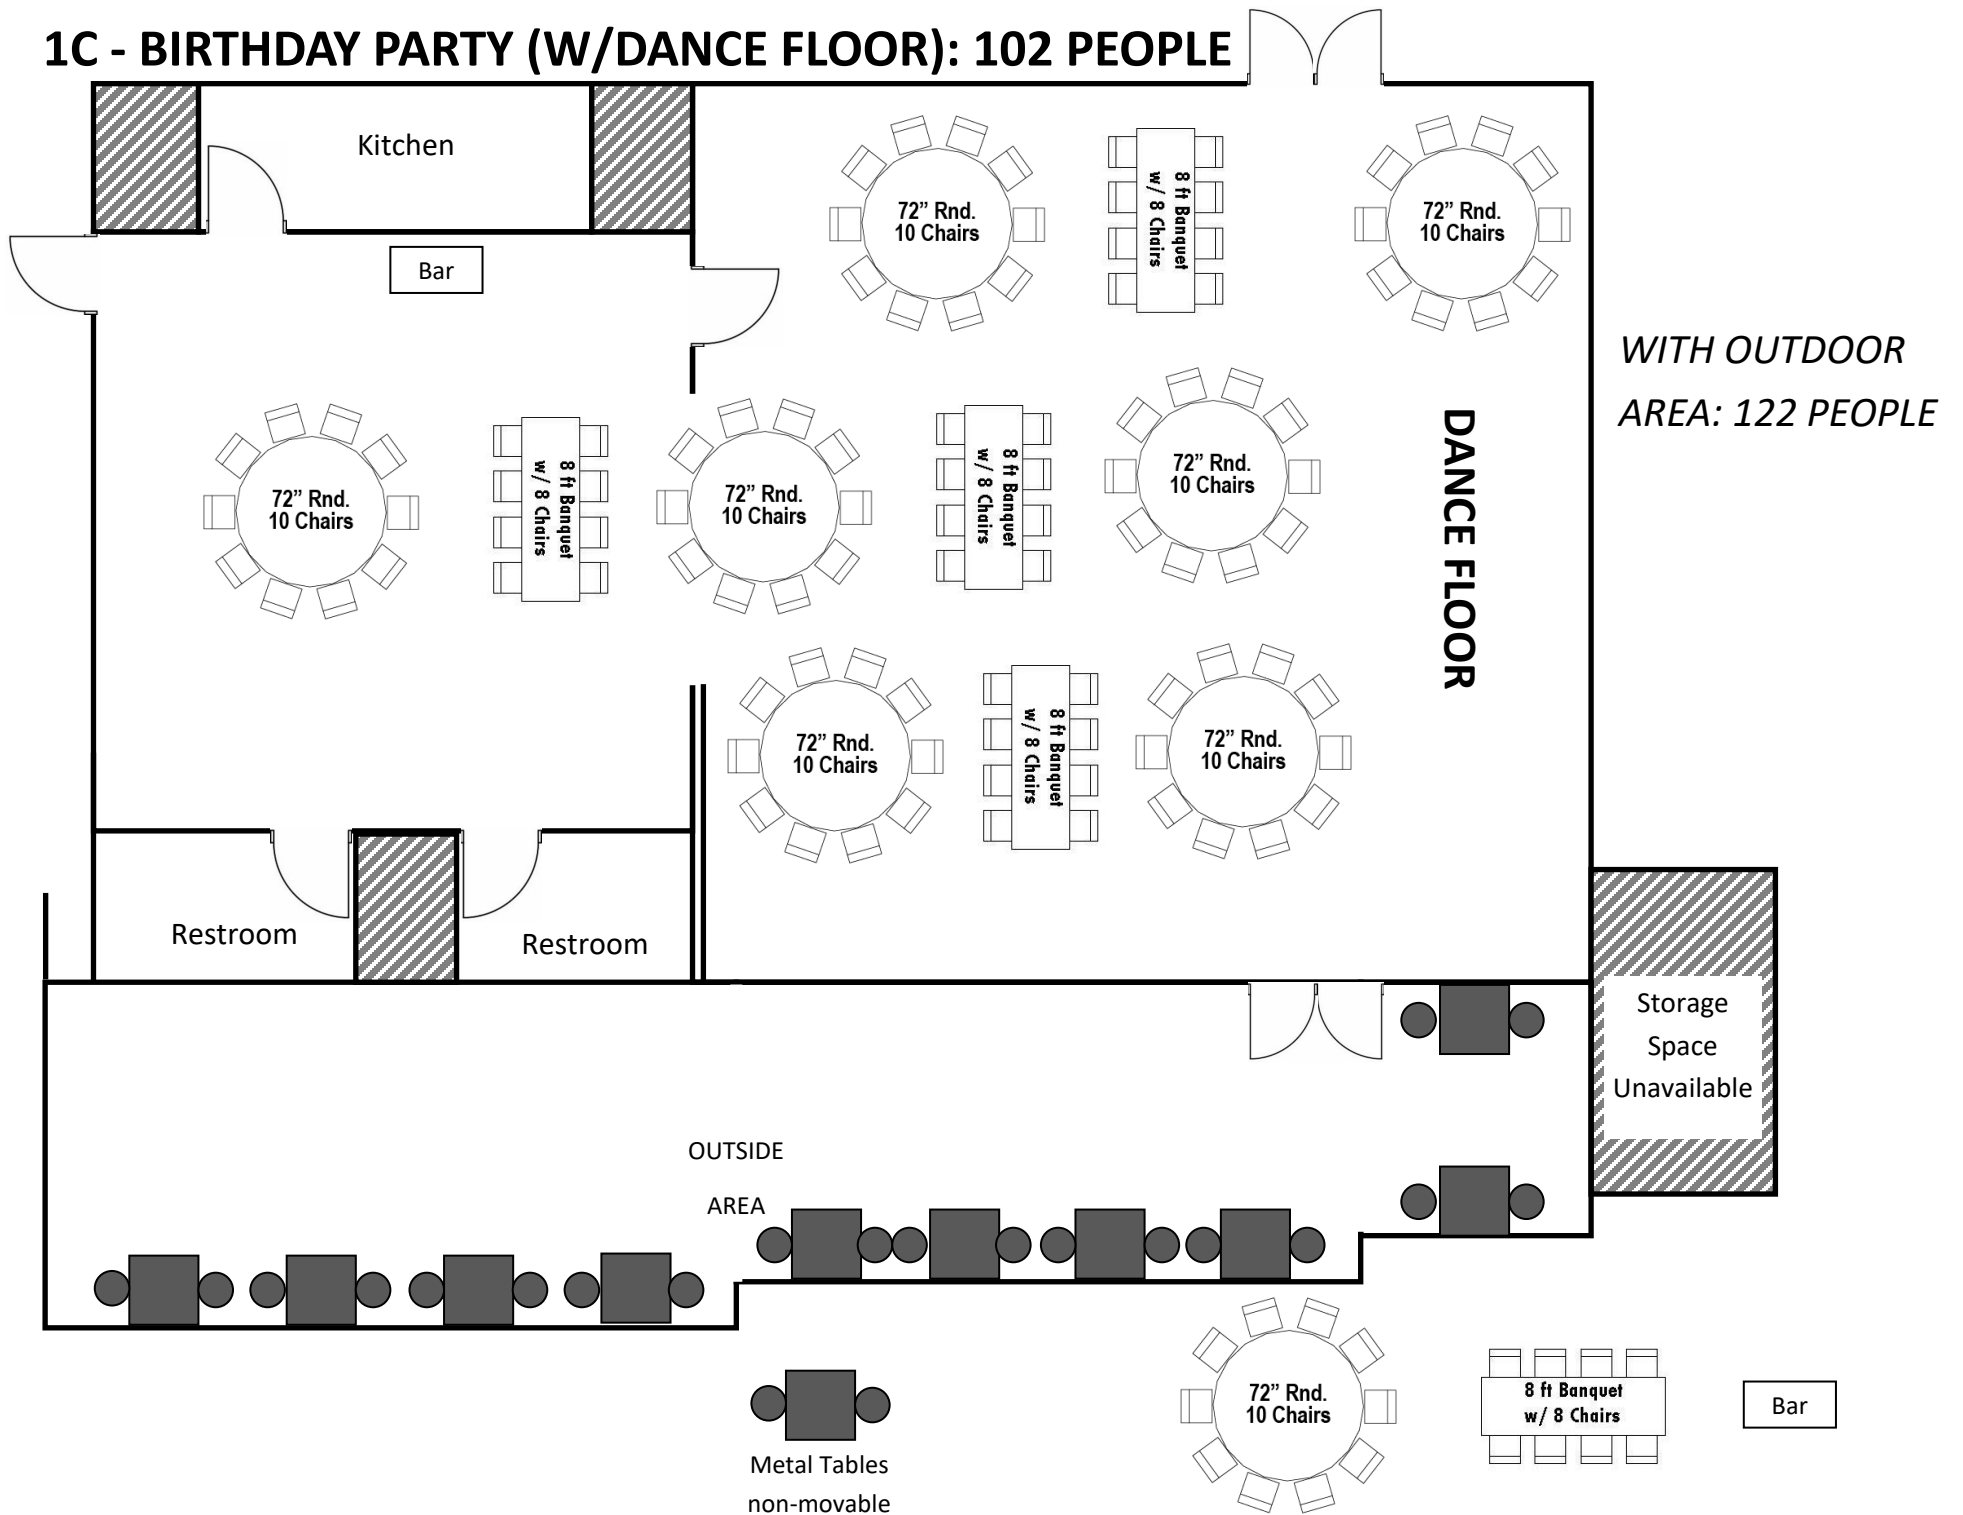

# 1A - BIRTHDAY PARTY: 80 PEOPLE

# 1B - BIRTHDAY PARTY (W/DANCE FLOOR): 80 PEOPLE

# 1C - BIRTHDAY PARTY (W/DANCE FLOOR): 102 PEOPLE

# 3A - BABYSHOWER: 94 people