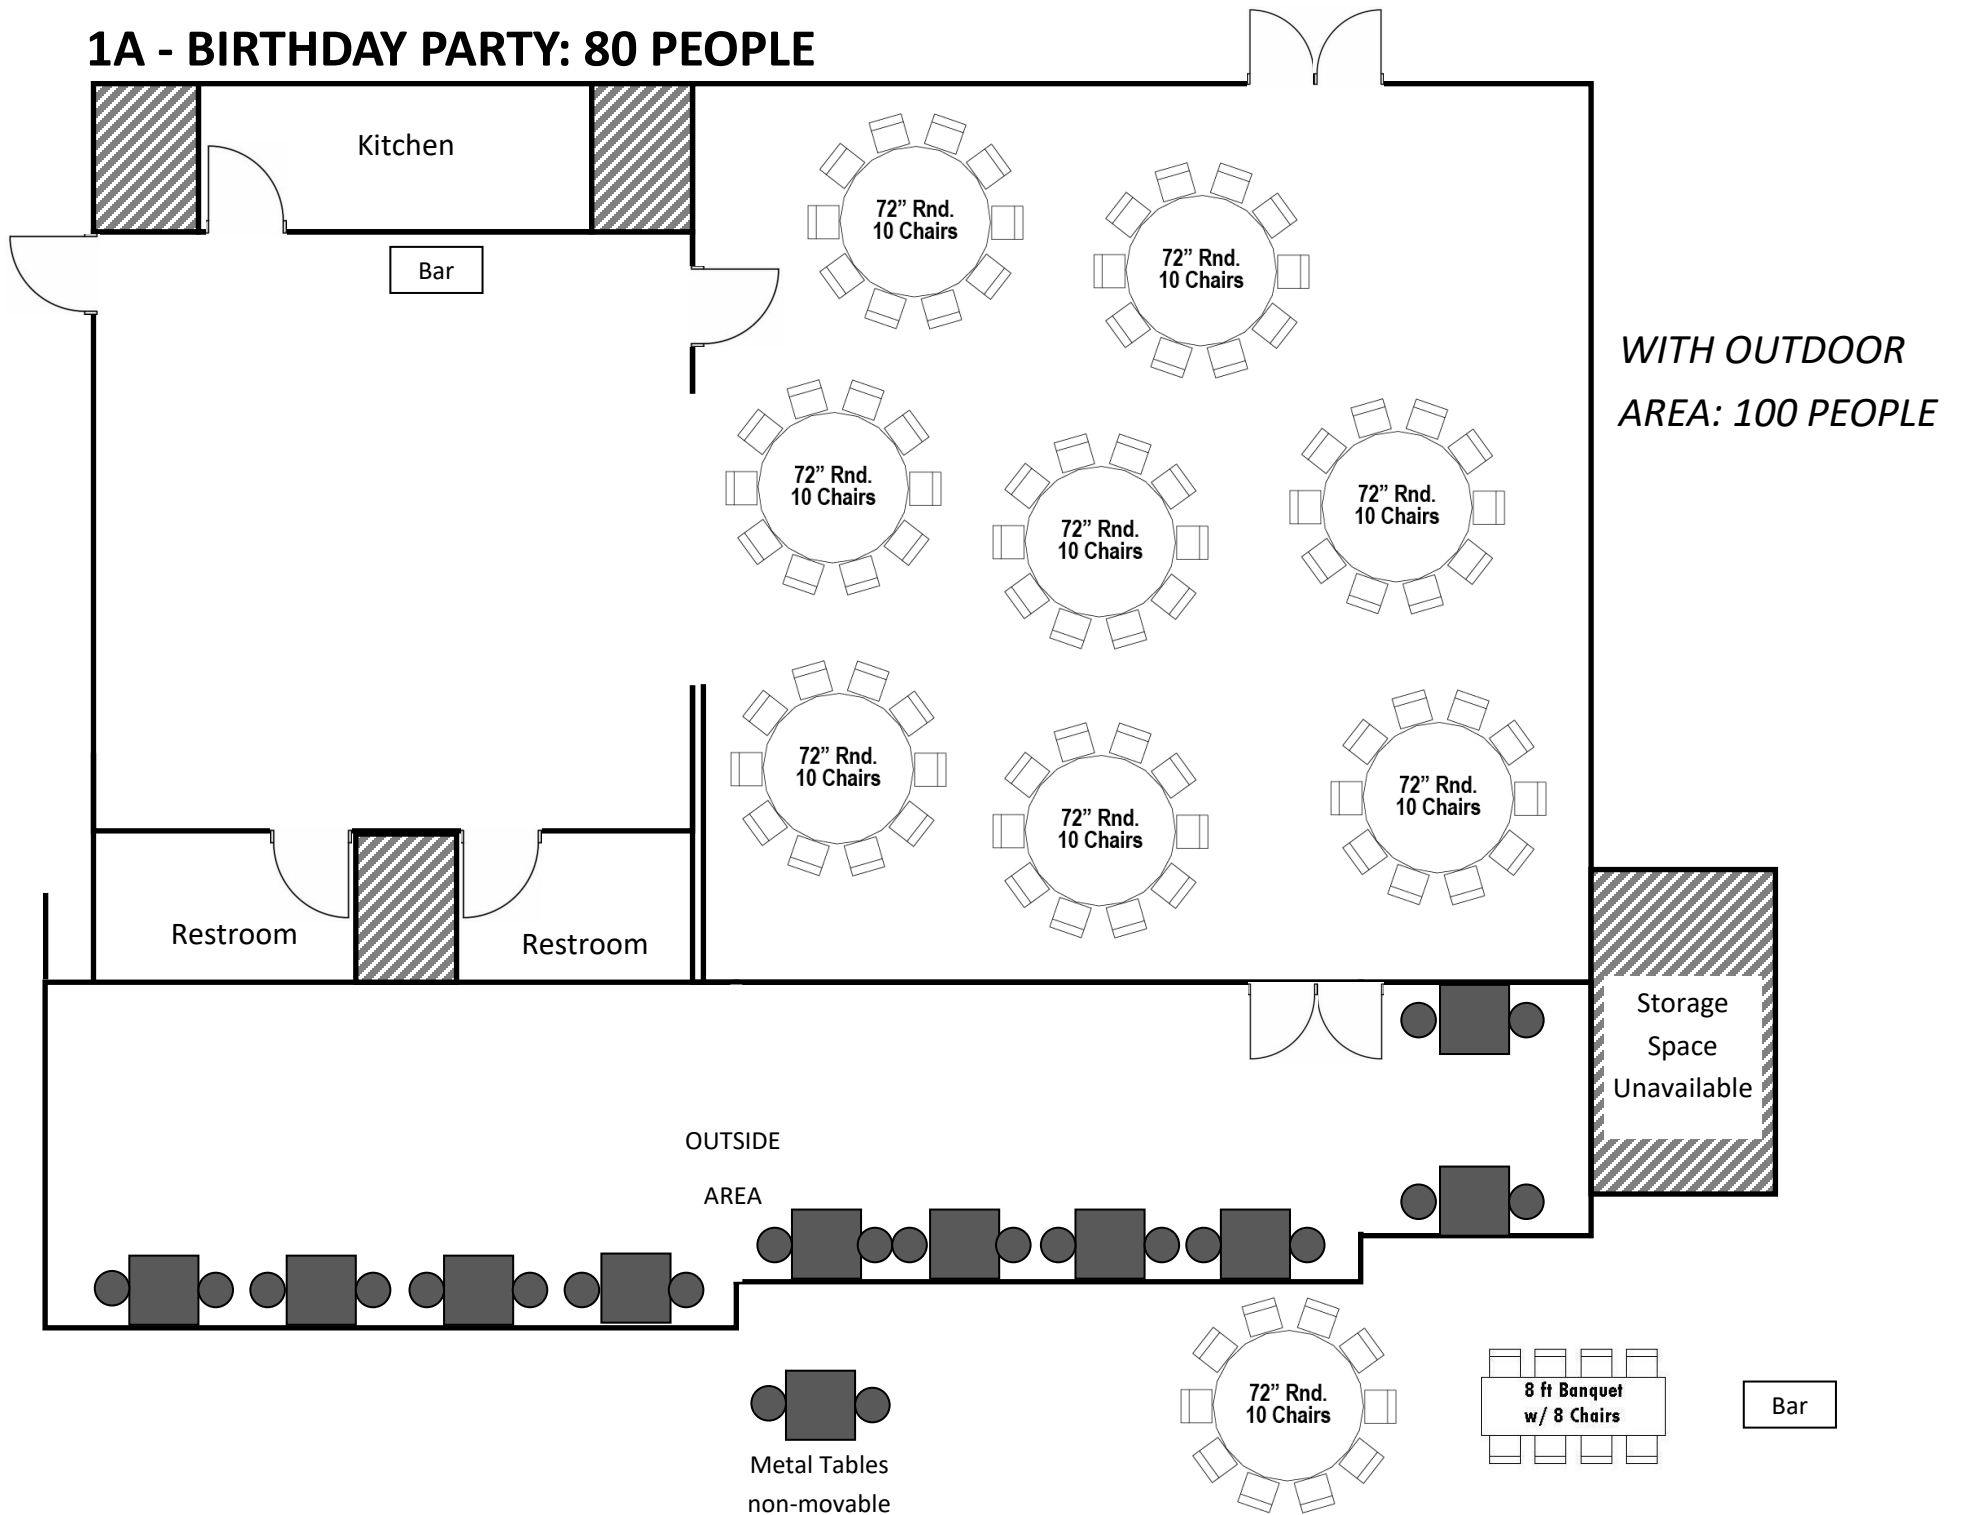

# 1A - BIRTHDAY PARTY: 80 PEOPLE

# 1B - BIRTHDAY PARTY (W/DANCE FLOOR): 80 PEOPLE

# 1C - BIRTHDAY PARTY (W/DANCE FLOOR): 102 PEOPLE

# 3A - BABYSHOWER: 94 people