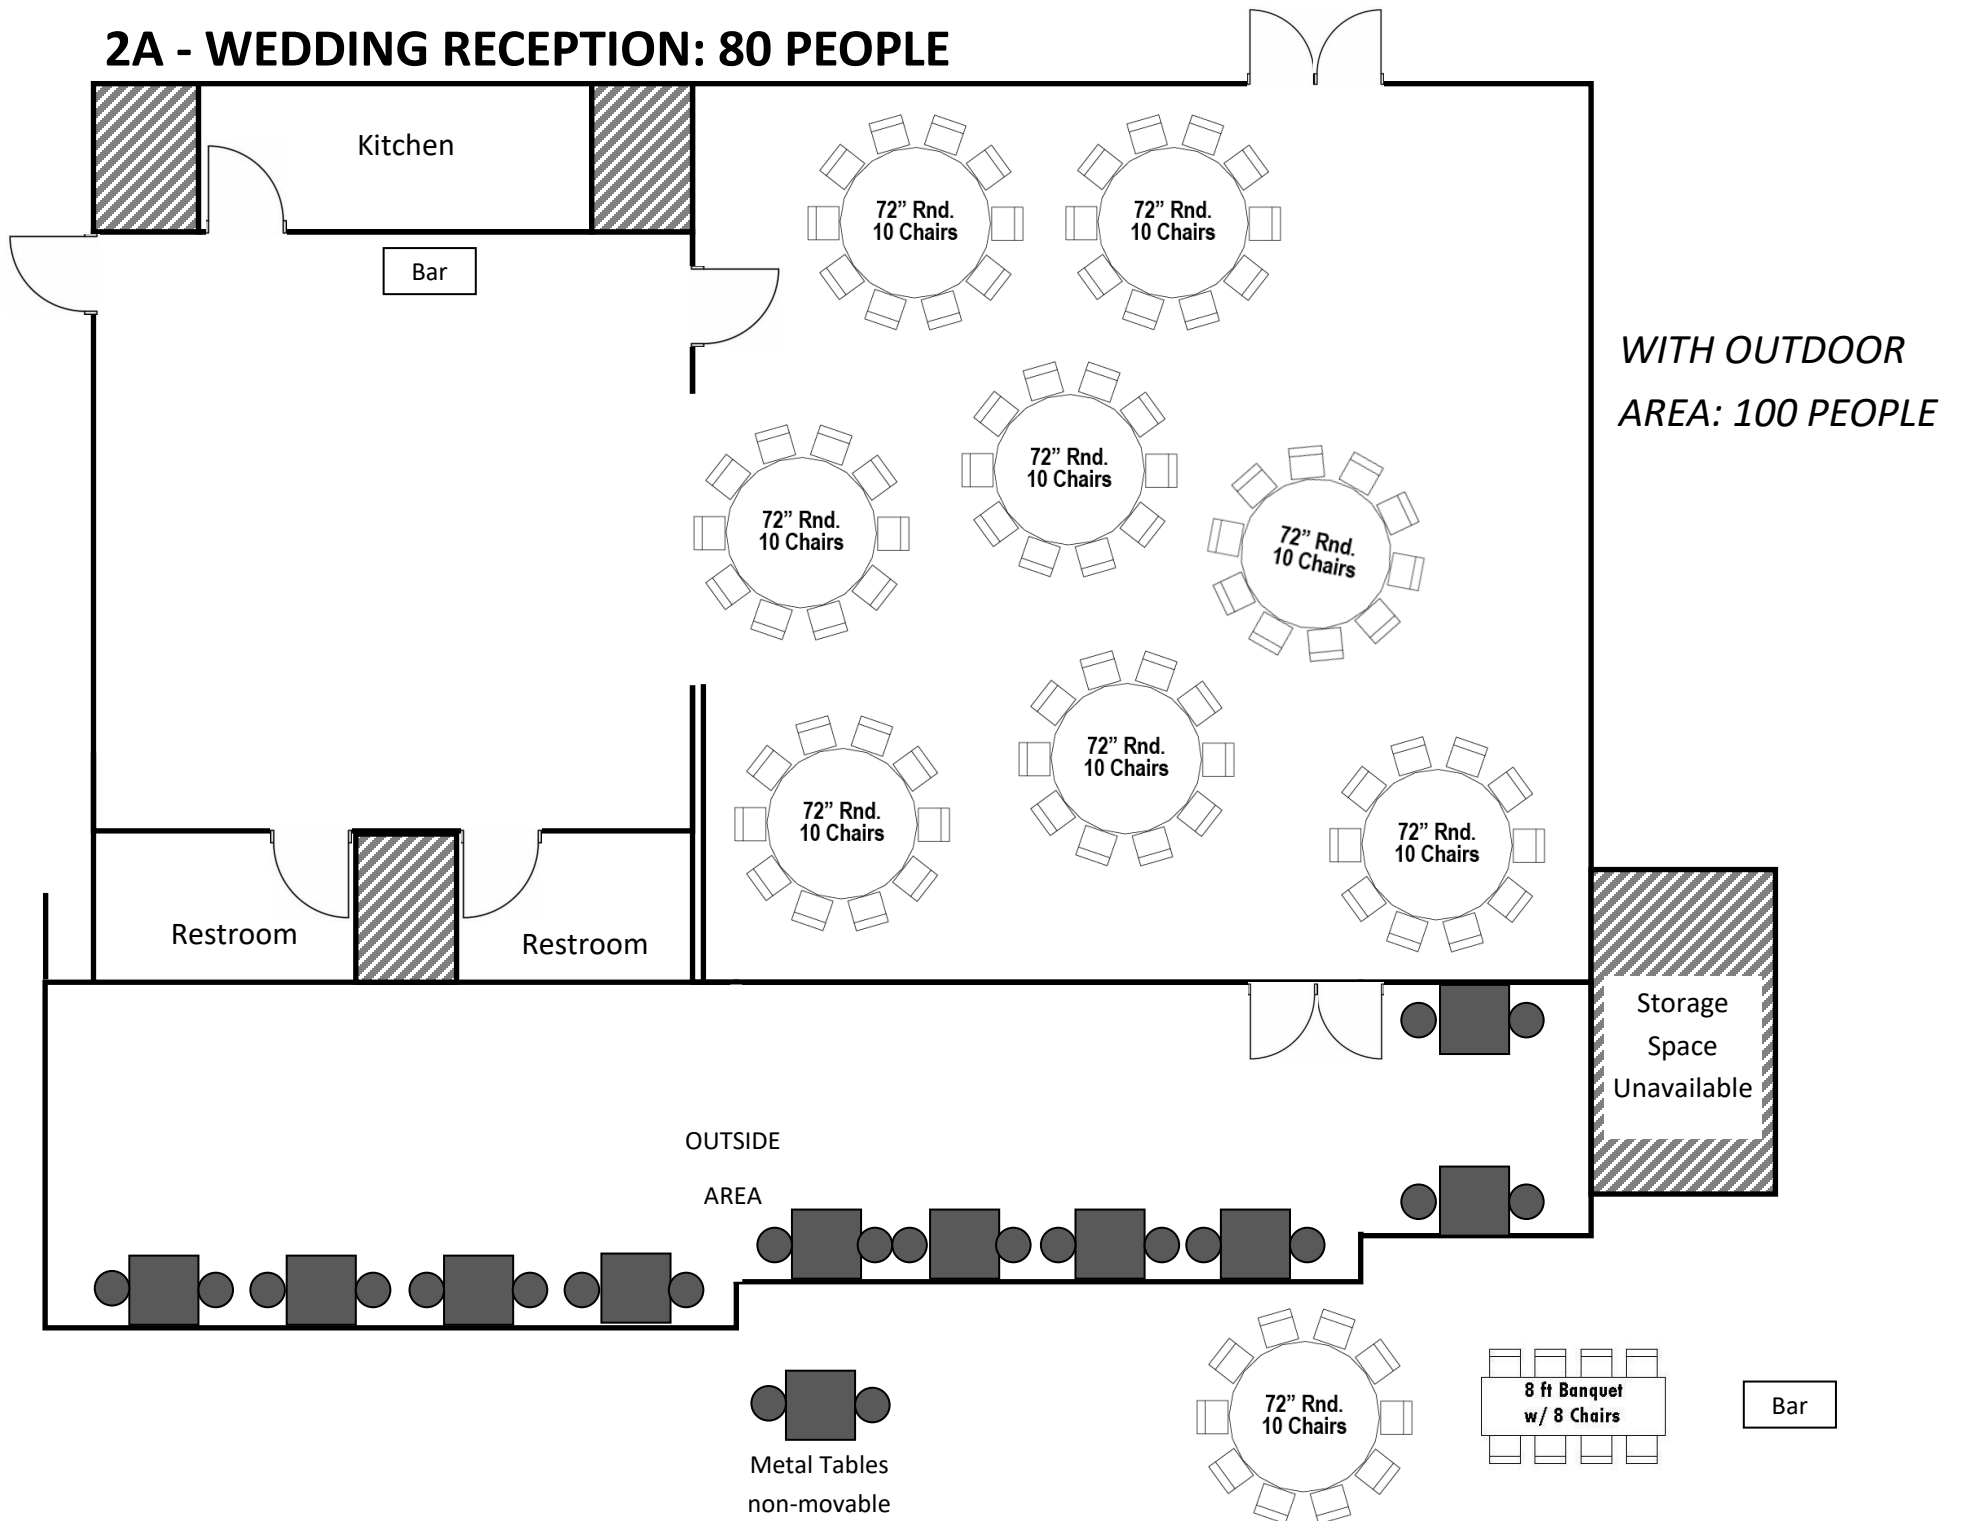

2A - WEDDING RECEPTION: 80 PEOPLE