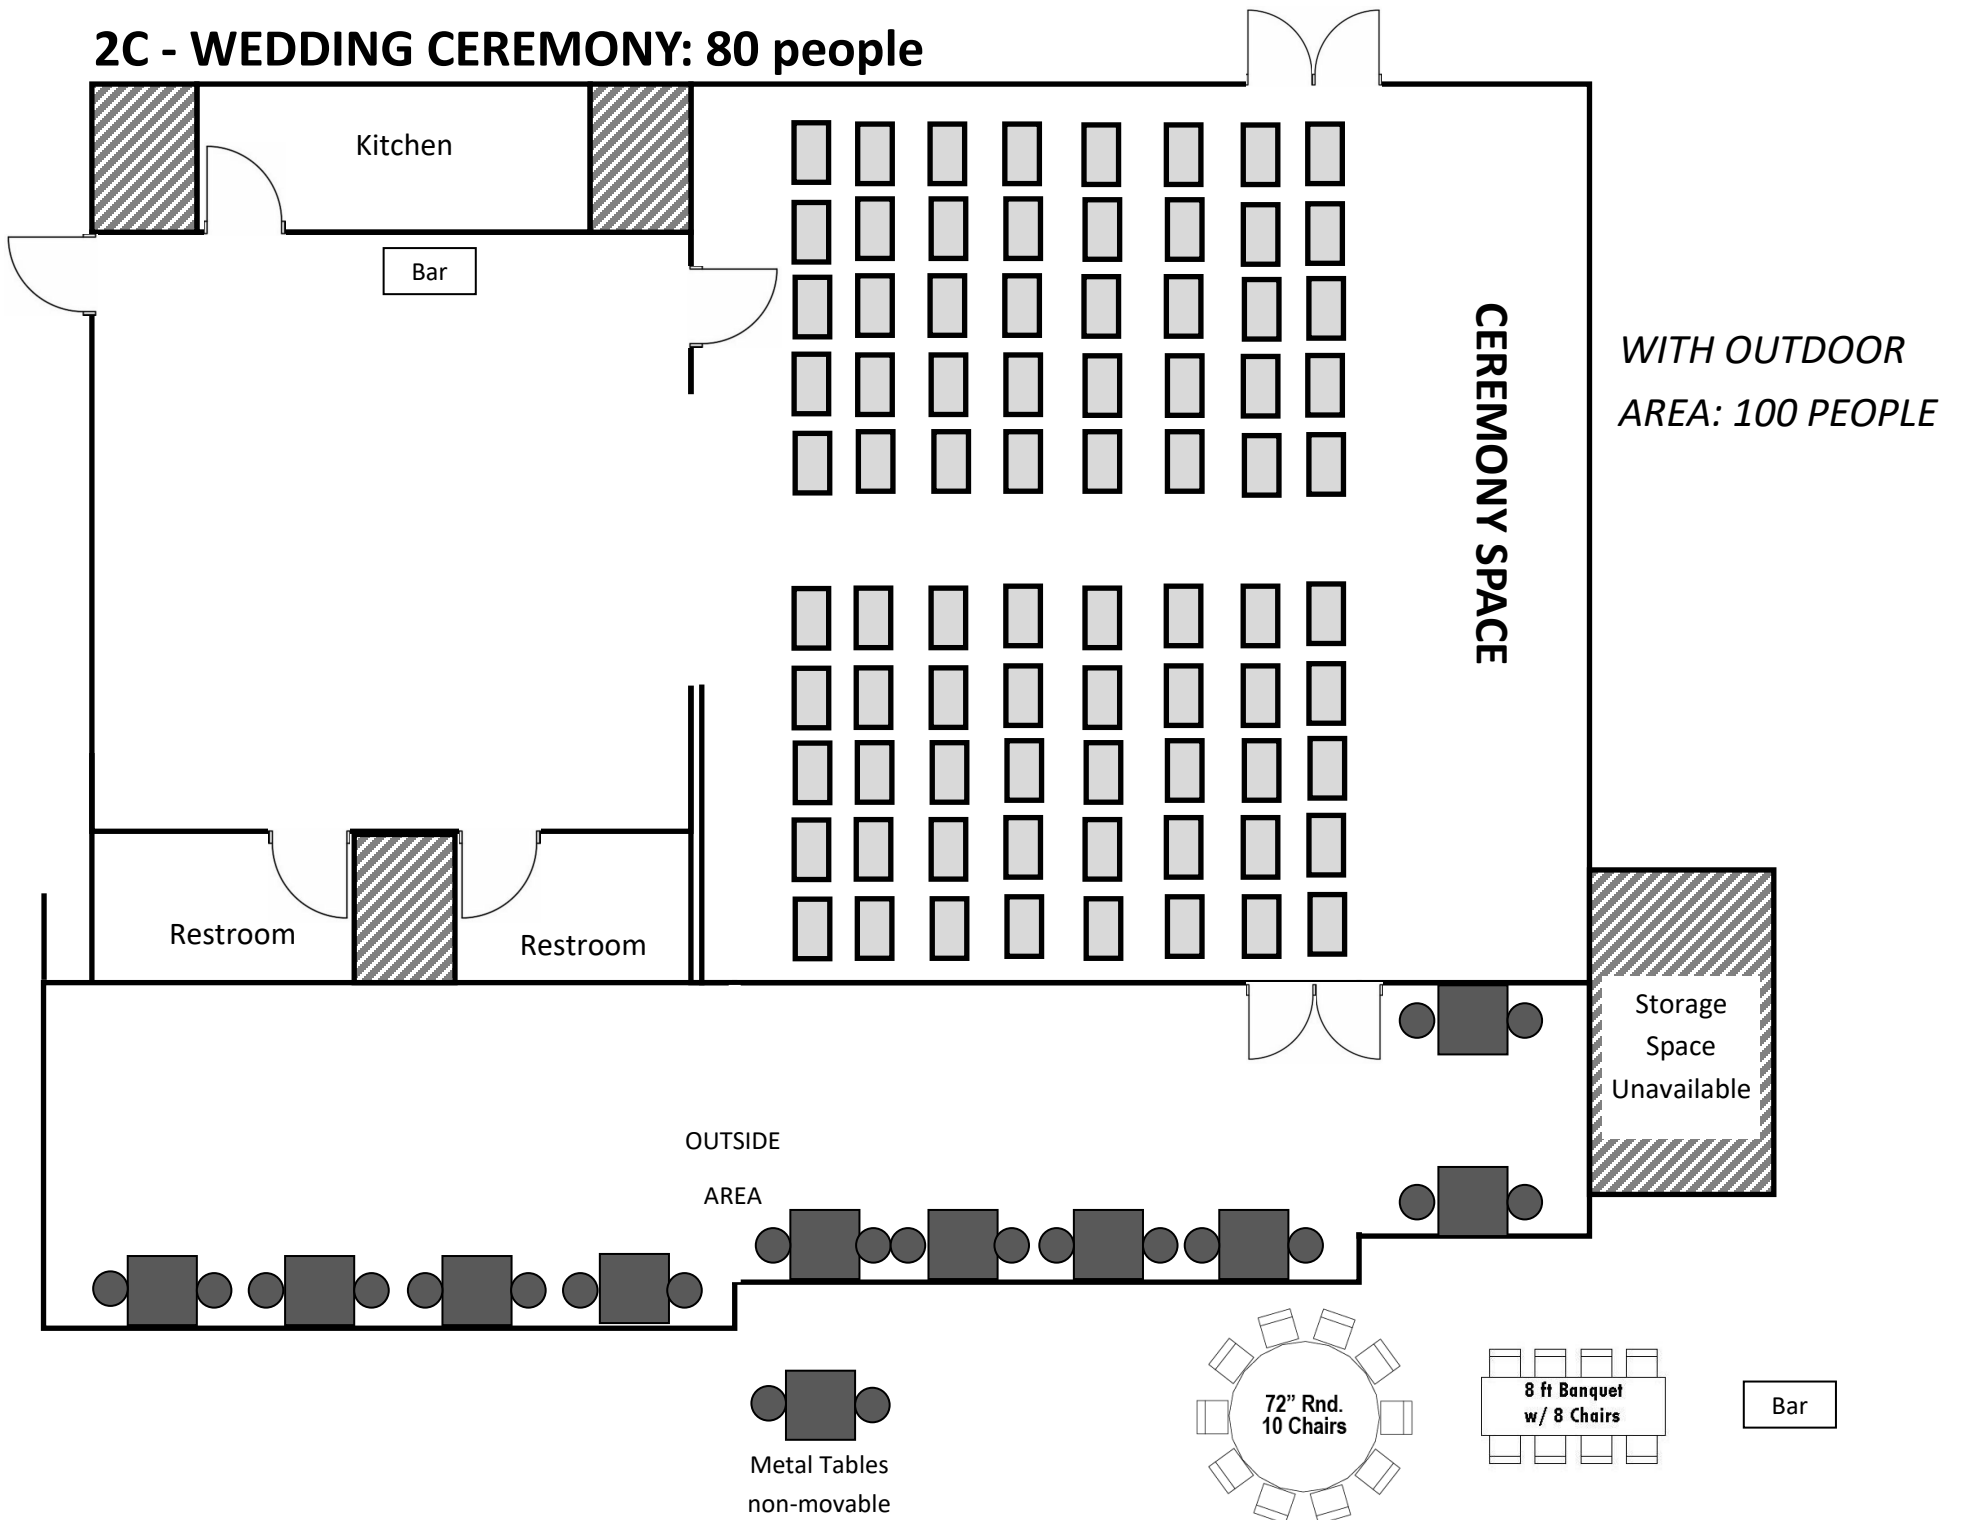

# 1B - BIRTHDAY PARTY (W/DANCE FLOOR): 80 PEOPLE

# 1C - BIRTHDAY PARTY (W/DANCE FLOOR): 102 PEOPLE

# 2B - WEDDING RECEPTION W/DANCE FLOOR: 80 PEOPLE

# 3A - BABYSHOWER: 94 people