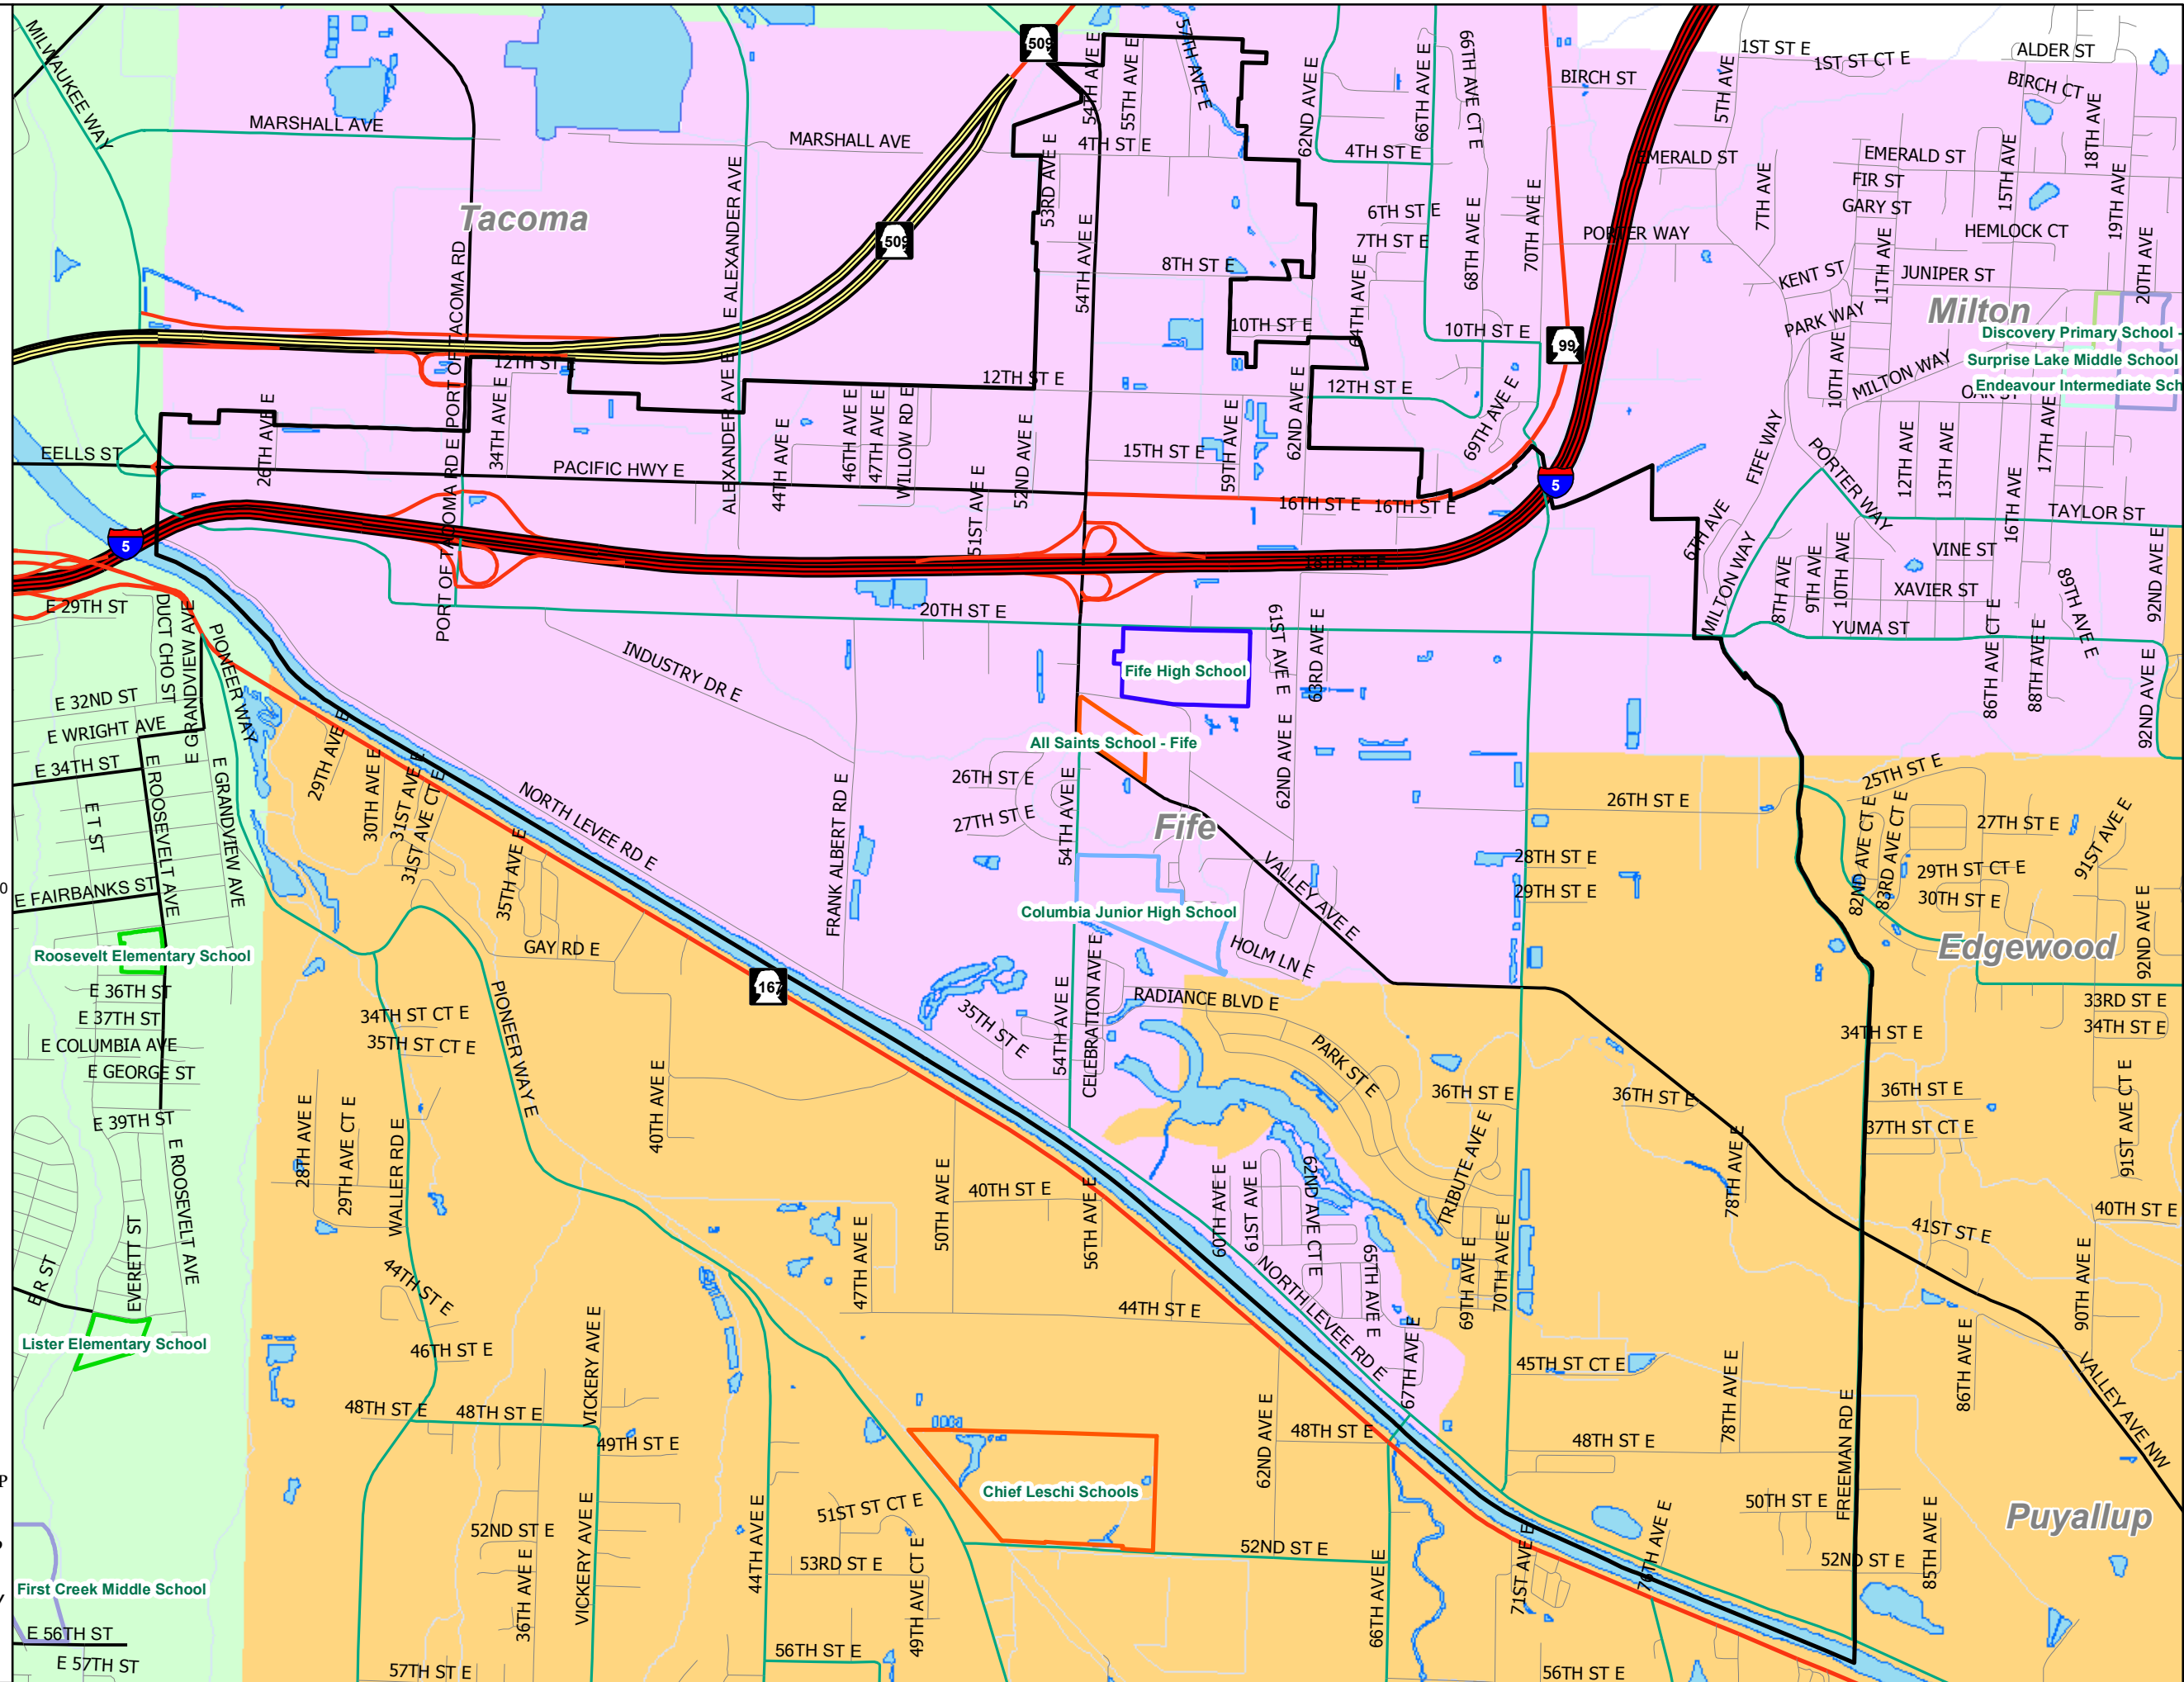

# School Districts

## Legend

City Boundary - Fife

- School Districts**
- SD #003 Puyallup
  - SD #010 Tacoma
  - SD #417 Fife

## School Type

- High
- Junior High
- Intermediate
- Middle
- Elementary
- Primary
- Private

Source: Pierce County GIS, City of Fife GIS, Oct 2016; RLP

The map features are approximate and are intended only to provide an indication of said feature. Additional areas that have not been mapped may be present. This is not a survey. Orthophotos and other data may not align. The City assumes no liability for variations ascertained by actual survey. ALL DATA IS EXPRESSLY PROVIDED 'AS IS' AND 'WITH ALL FAULTS'. The City makes no warranty of fitness for a particular purpose.