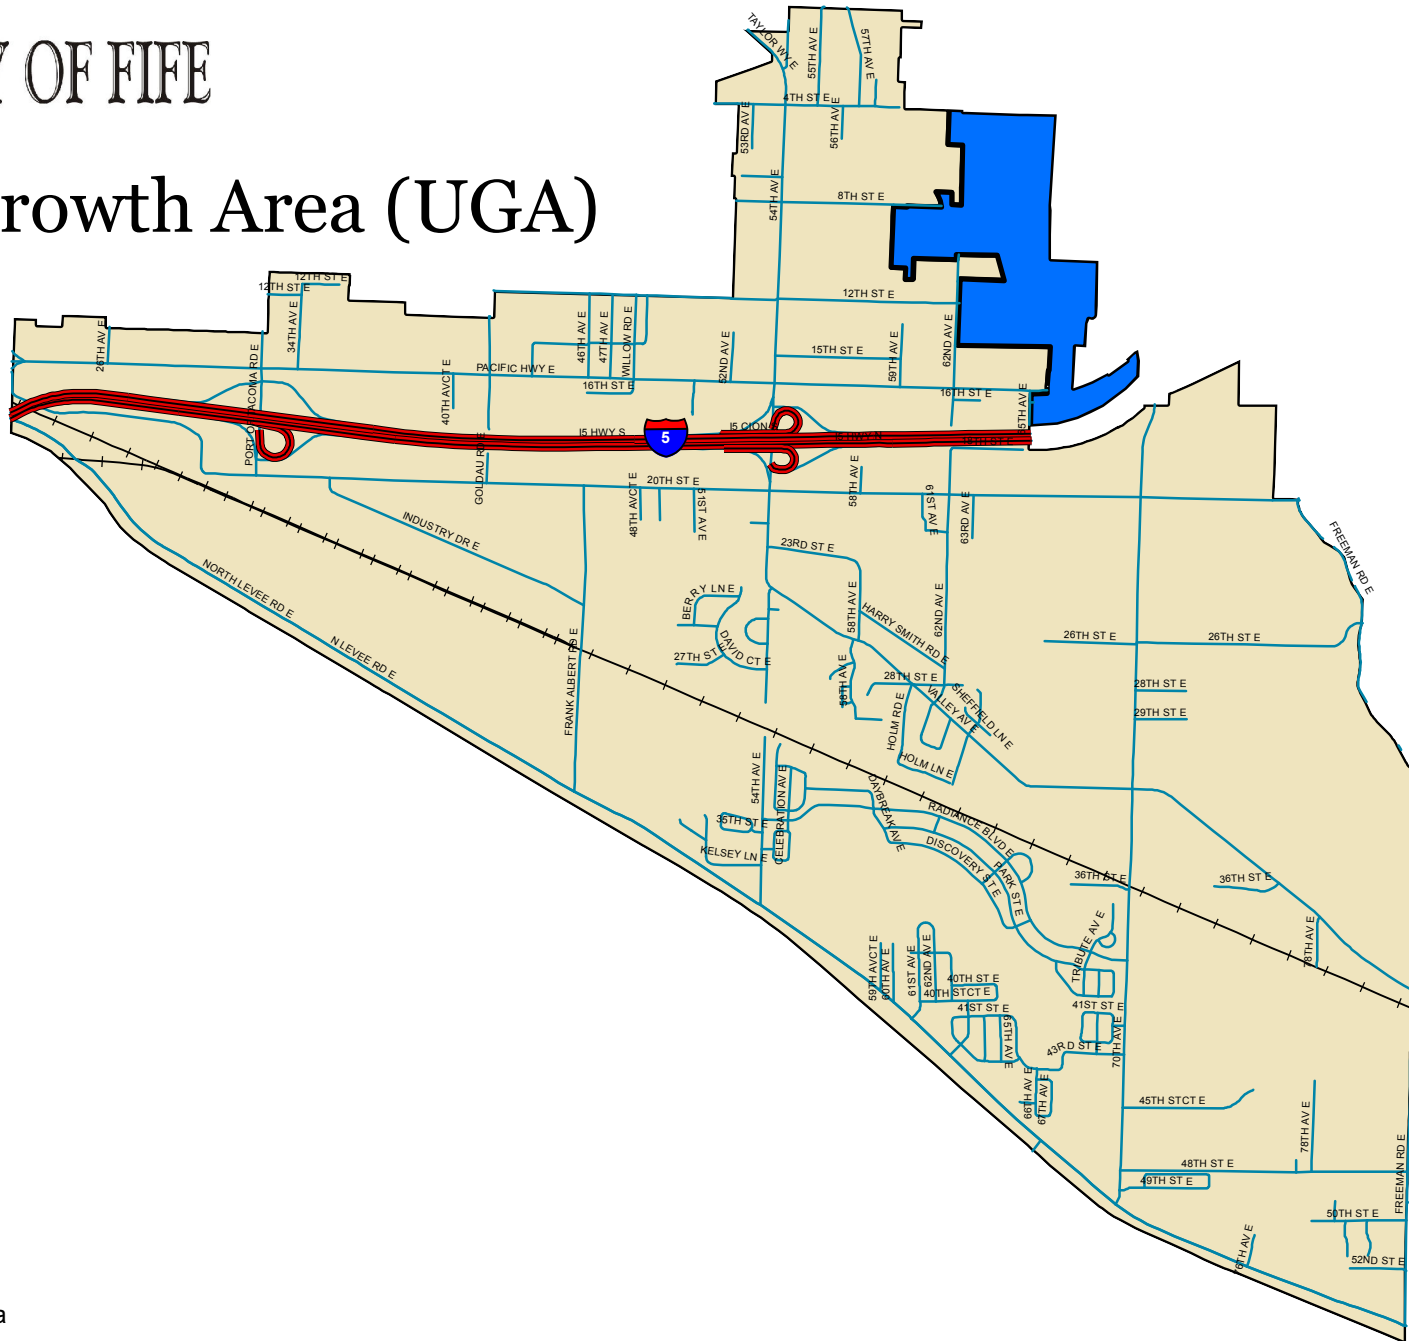

CITY OF FIFE

Urban Growth Area (UGA)

Scale 1:32000

Legend

-  Urban Growth Area
-  City Boundary - Fife